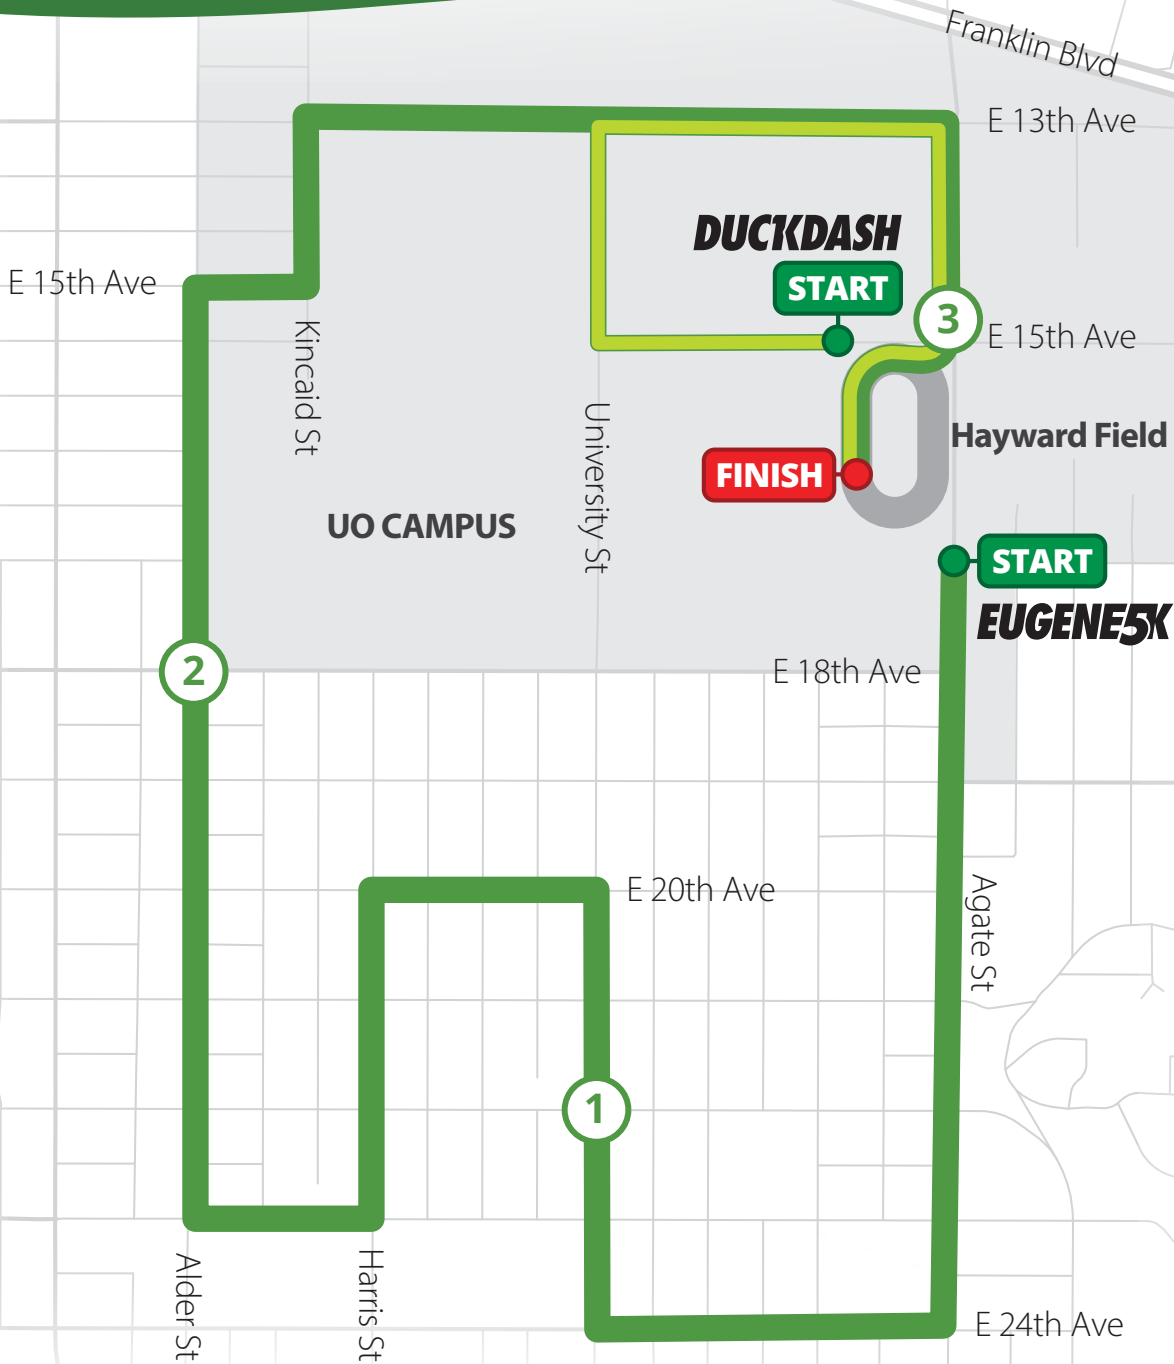

EUGENE 5K & DUCKDASH 2024 COURSE MAP

PRESENTED BY

SATURDAY, APRIL 27 | 5K - 8:00 am | Duck Dash - 9:30 am

5K ELEVATION Start=447' High point=505' Low Point=435'